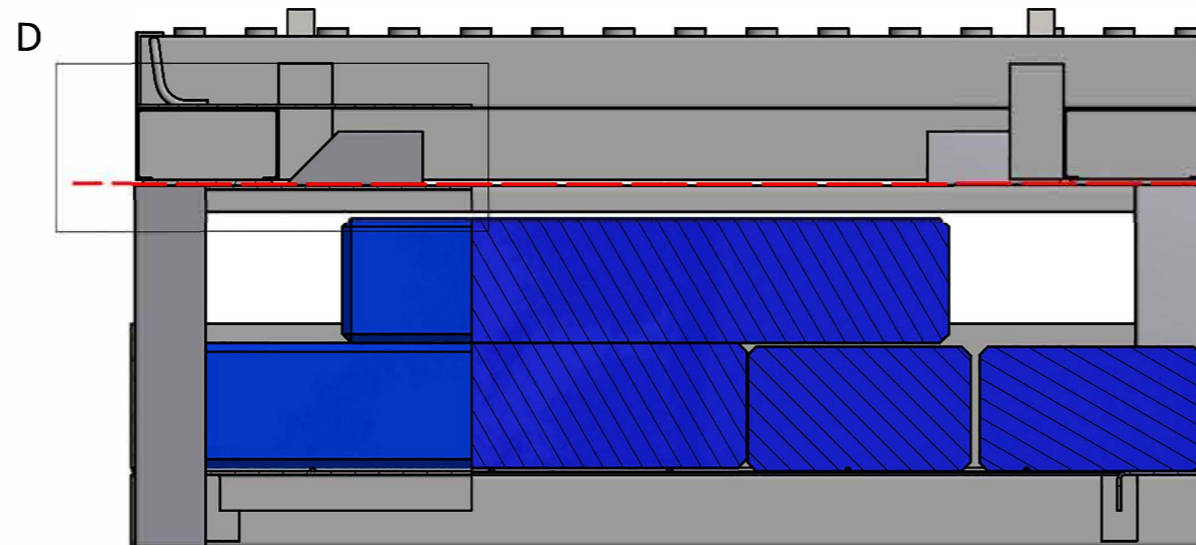

C

C-C (1:6)

TP-30

Paleta do bloczków
Pallet for concrets

D (1:4)

Finish: Hot dipped galvanised	Tolerance : ±5%	Zubehör : TP30 Steinbox	CODE : 10059.1
	Weight:	Drawn :	
		Date:	