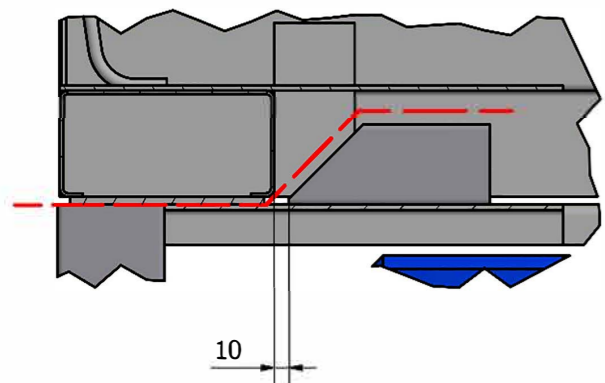

C

C-C (1:6)

TP-30

Paleta do bloczków
Pallet for concrets

D (1:4)

Finish: Hot dipped galvanised	Tolerance : ±5%	Zubehör : TP30 Steinbox	CODE : 10059.1
	Weight:	Drawn :	
		Date:	