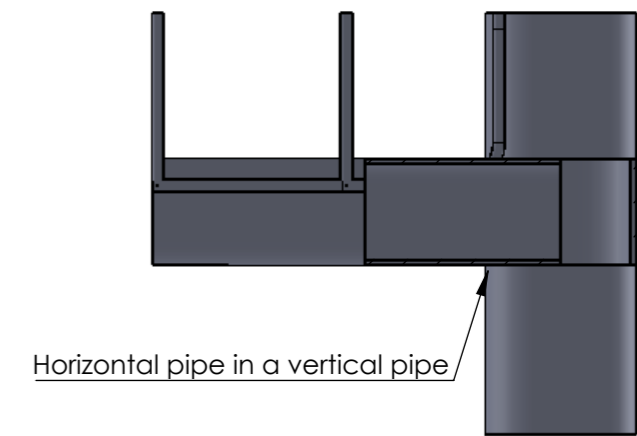

ALL DIMENSIONS IN MILLIMETERS

A (1 : 2)

B (1 : 2)

TITLE:				Profi Exklusiv Maxi, 3 Rohre	
DRAWN	NAME	SIGNATURE	DATE	WEIGHT:	24,5 kg
CHK'D	BIŃCZAK		09.03.20		
FINISH:			HOT DIPPED GALVANISED		TOLERANCE:
					±5%