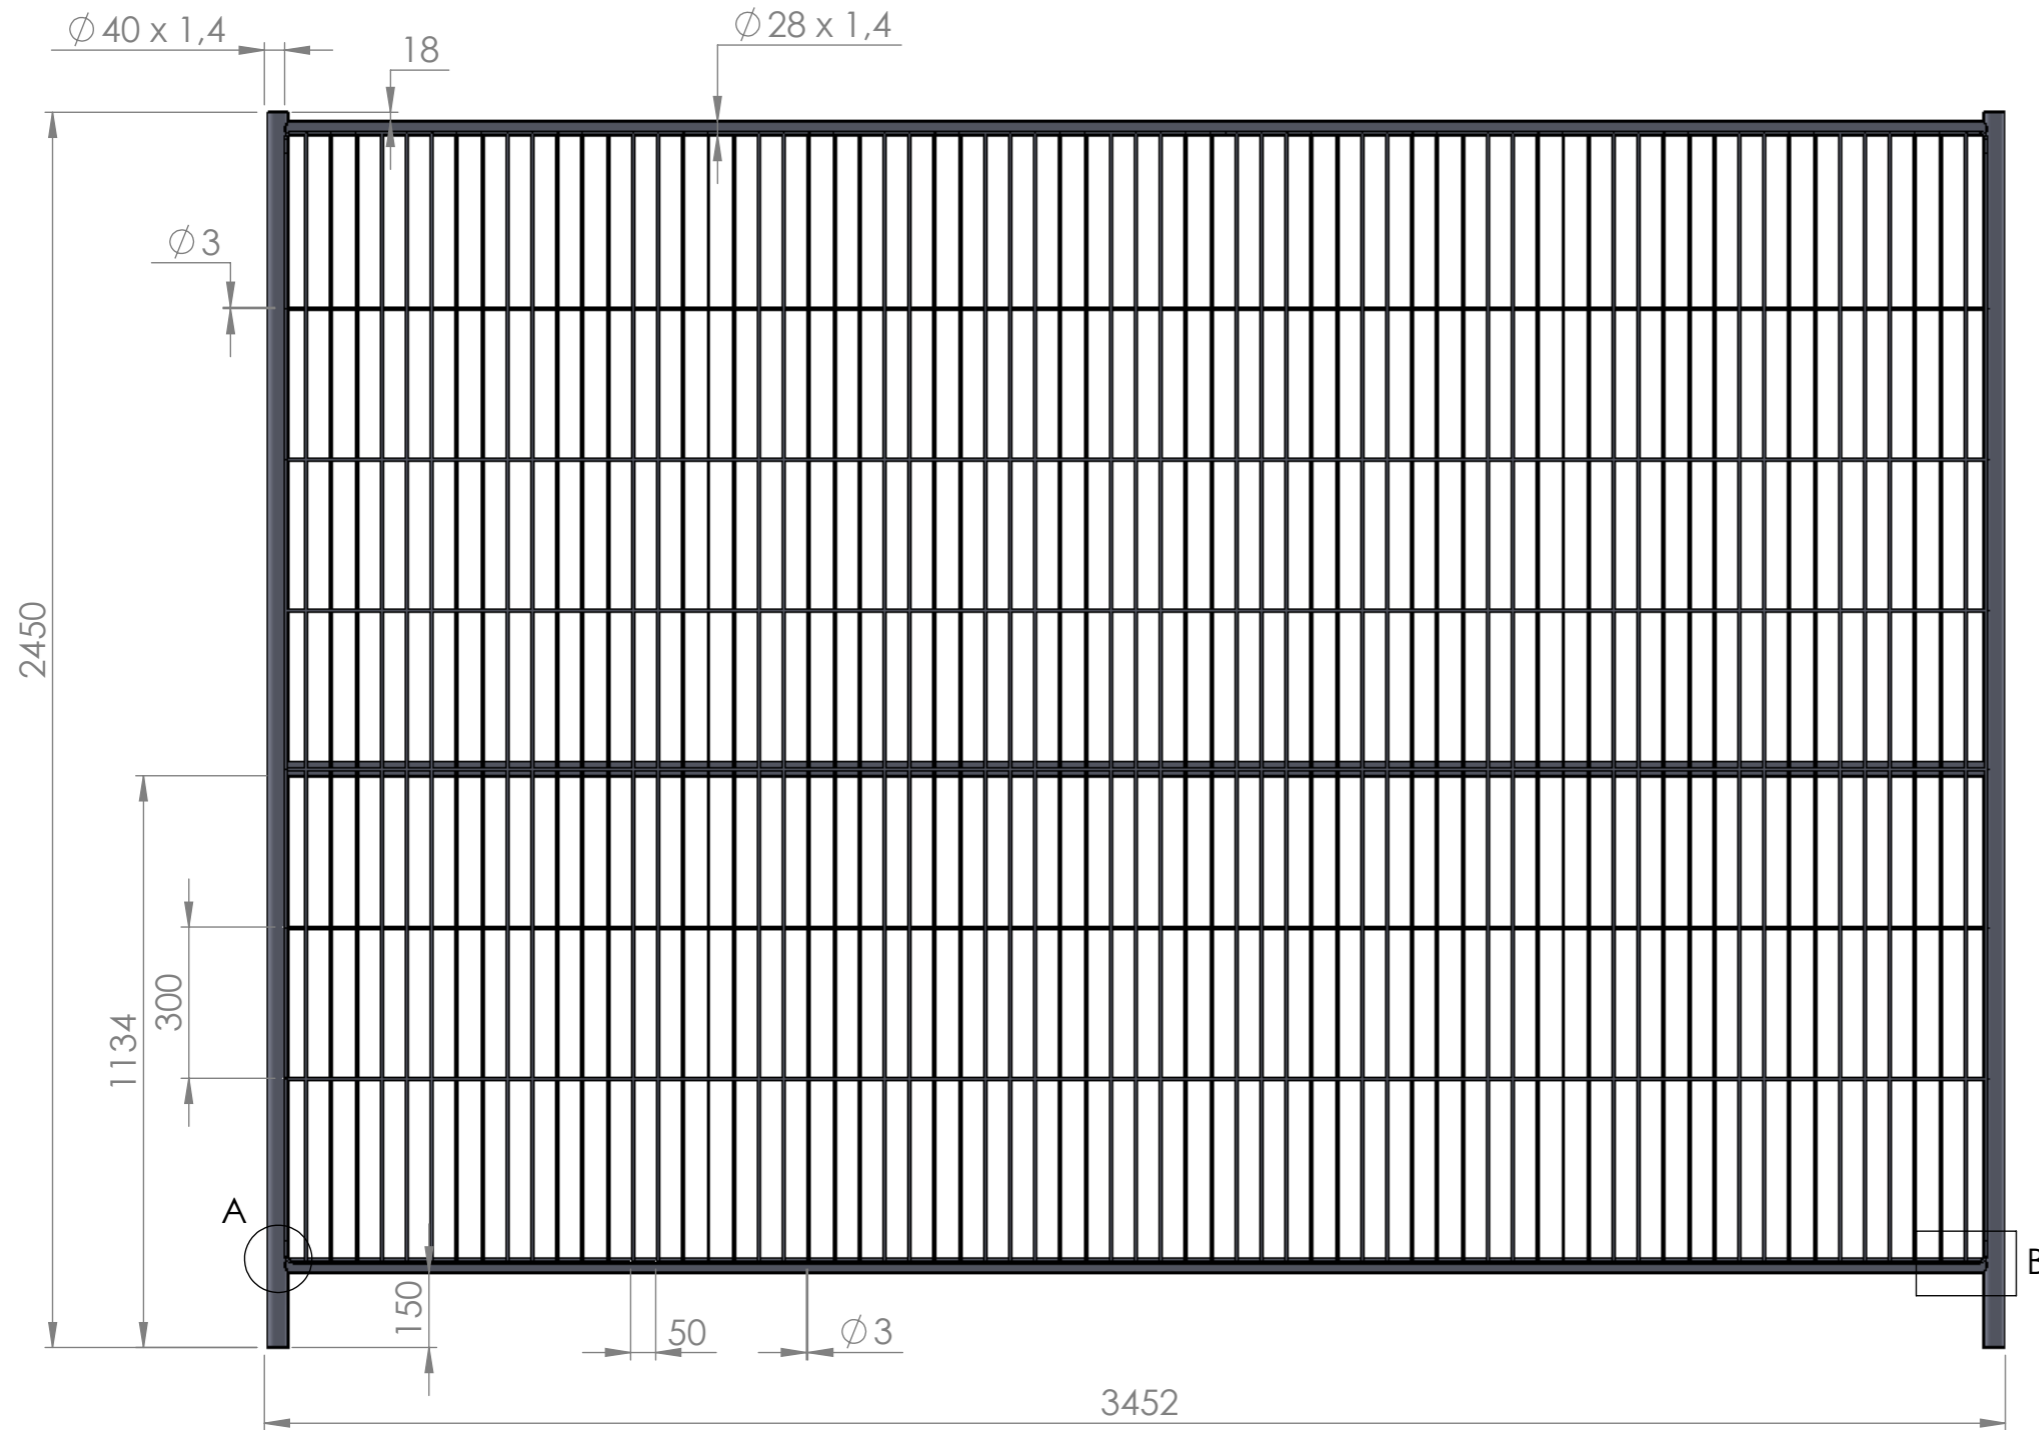

ALL DIMENSIONS IN MILLIMETERS

A (1 : 2)

B (1 : 2)

TITLE:				Profi Exklusiv Maxi, 3 Rohre	
DRAWN	NAME	SIGNATURE	DATE	WEIGHT:	24,5 kg
CHK'D	BIŃCZAK		09.03.20		
FINISH:			HOT DIPPED GALVANISED		TOLERANCE:
					±5%