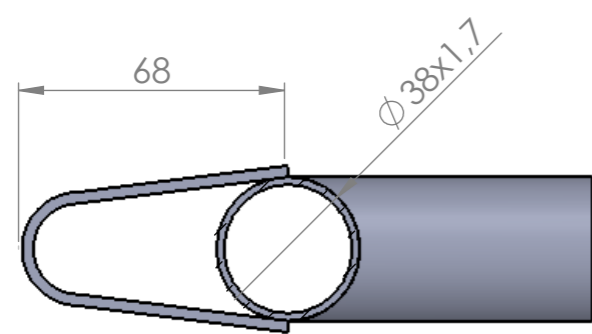

ALL DIMENSIONS IN MILLIMETERS

SECTION A-A
SCALE 1 : 2

SECTION B
SCALE 2 : 5

SECTION C
SCALE 2 : 5

TITLE: ABSPERRGITTER EXKLUSIV			
NAME	SIGNATURE	DATE	MATERIAL:
DRAWN BIŃCZAK		26/9/17	
CHK'D			
FINISH:	HOT DIPPED GALVANISED		TOLERANCE: ±5%