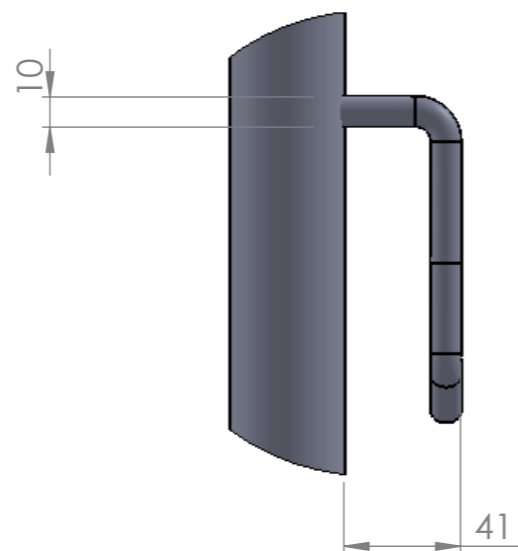

ALL DIMENSIONS IN MILLIMETERS

SECTION A-A
SCALE 1 : 2

SECTION B
SCALE 2 : 5

SECTION C
SCALE 2 : 5

TITLE: ABSPERRGITTER EXKLUSIV			
NAME	SIGNATURE	DATE	MATERIAL:
DRAWN BIŃCZAK		26/9/17	
CHK'D			
FINISH:	HOT DIPPED GALVANISED		TOLERANCE: ±5%