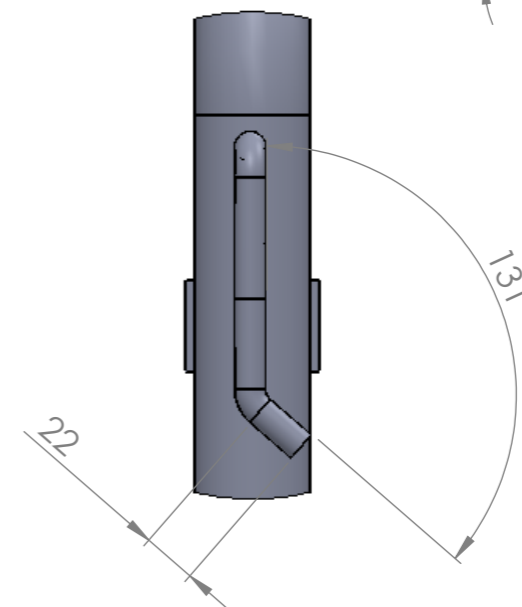

ALL DIMENSIONS IN MILLIMETERS

SECTION A-A
SCALE 1 : 2

SECTION B
SCALE 2 : 5

SECTION C
SCALE 2 : 5

TITLE: ABSPERRGITTER EXKLUSIV			
NAME	SIGNATURE	DATE	MATERIAL:
DRAWN BIŃCZAK		26/9/17	
CHK'D			
FINISH:	HOT DIPPED GALVANISED		TOLERANCE: ±5%