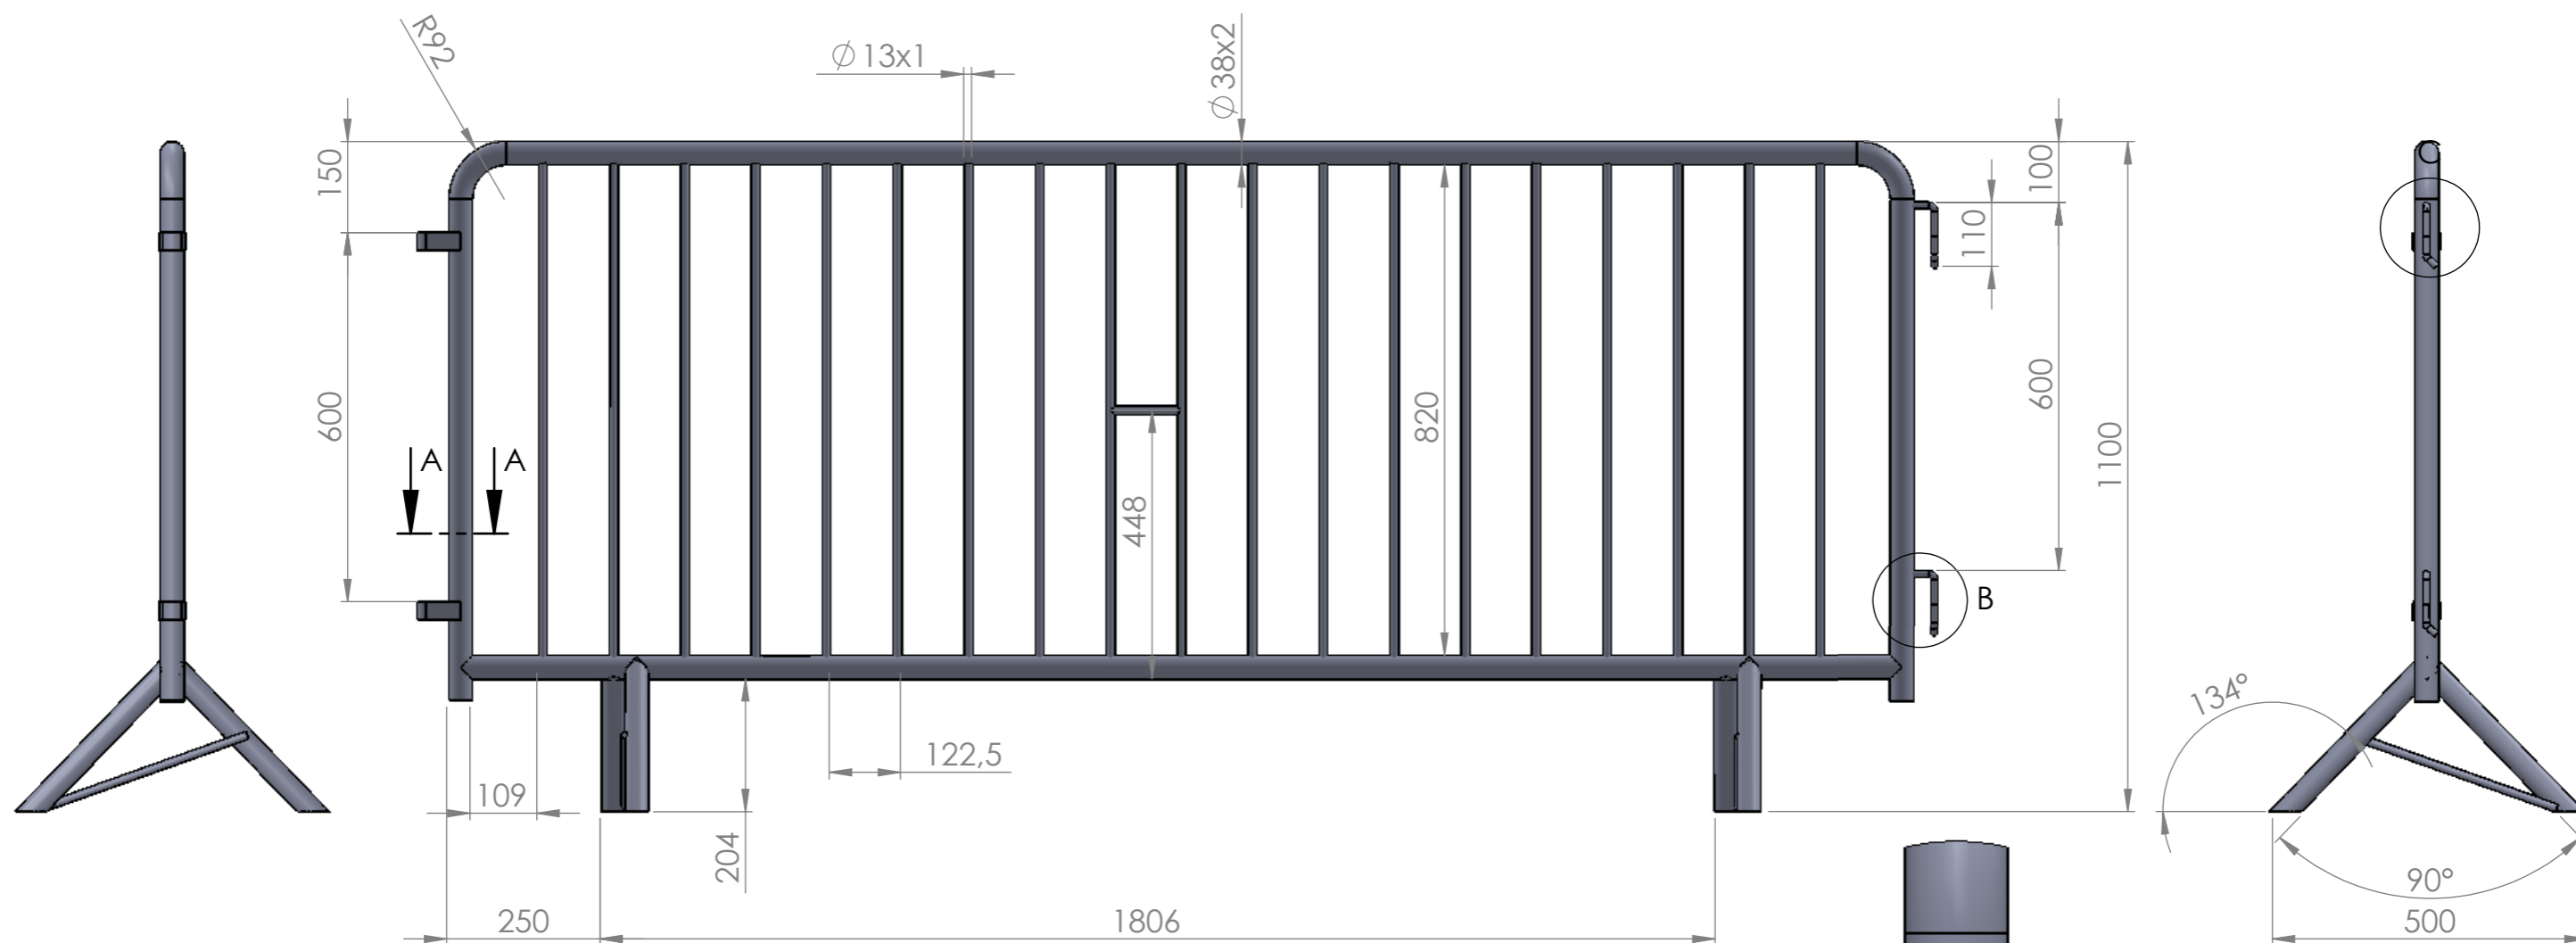

ALL DIMENSIONS IN MILLIMETERS

SECTION A-A
SCALE 1 : 2

SECTION B
SCALE 2 : 5

SECTION C
SCALE 2 : 5

TITLE: ABSPERRGITTER EXKLUSIV			
NAME	SIGNATURE	DATE	MATERIAL:
DRAWN BIŃCZAK		26/9/17	
CHK'D			
FINISH:	HOT DIPPED GALVANISED		TOLERANCE: ±5%

BVS Europe

Stephan Böcker

CODE: 10025.0 Revision